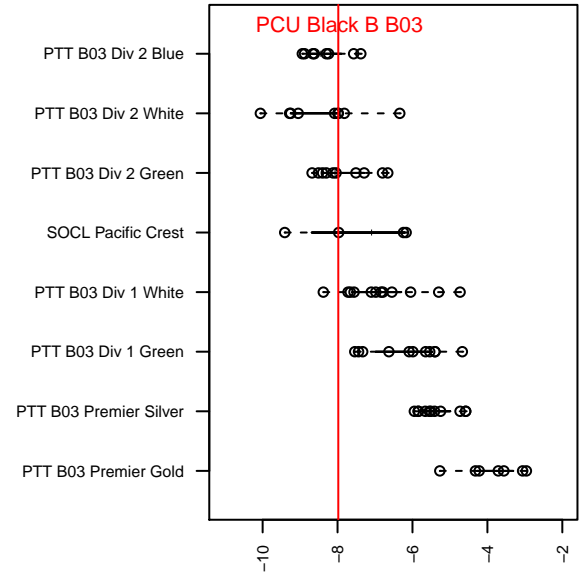

PCU Black B B03

Portland City United SC
Portland, OR
B03 total strength=452
attack=0.36 defense=0.25
fall league = PTT B03 Div 2 White

alt names used:
PCU 03B Black 2
PCU 03B Black 2

Venues played:
2015 PTT B03 Division 2 White
2015 OYS Founders Cup B03

**attack and defense variance (black dot)
relative to other teams
and top 10 in region**

**attack and defense rating
relative to others at age
and all opponents in last 13 months**

Performance relative to 13 month average

Performance relative to 13 month average

date	home		away		venue	pred.home	pred.away
2015-11-15	Westside Timbers Mundial B03	3	PCU Black B B03	2	2015 OYS Founders Cup B03	3.76	1.67
2015-11-14	Westside Timbers Brazuca B03	1	PCU Black B B03	3	2015 OYS Founders Cup B03	0.80	3.71
2015-11-07	PCU Black B B03	0	UUSC Adrenaline B03	1	2015 OYS Founders Cup B03	1.73	0.59
2015-11-01	SESC Dragons White B03	1	PCU Black B B03	1	2015 PTT B03 Division 2 White	1.92	2.14
2015-10-31	Westside Timbers Brazuca B03	1	PCU Black B B03	3	2015 PTT B03 Division 2 White	0.80	3.71
2015-10-25	THUSC Helium B03	5	PCU Black B B03	4	2015 PTT B03 Division 2 White	1.33	3.71
2015-10-24	PCU Black B B03	1	CSC Storm White B03	1	2015 PTT B03 Division 2 White	2.16	1.66
2015-10-11	PCU Black B B03	1	WUSC Barcelona Red B03	2	2015 PTT B03 Division 2 White	2.44	1.24
2015-10-04	PCU Black B B03	6	BSC Newberg Tiempo B03	0	2015 PTT B03 Division 2 White	2.31	0.80
2015-10-03	Southside SC Blanco B03	1	PCU Black B B03	2	2015 PTT B03 Division 2 White	2.98	1.04
2015-09-27	PCU Black B B03	2	Crossfire Oregon LOSC Green II B03	2	2015 PTT B03 Division 2 White	2.02	2.46
2015-09-20	WUSC Barcelona Red B03	2	PCU Black B B03	1	2015 PTT B03 Division 2 White	1.24	2.44
2015-09-19	CSC Storm White B03	4	PCU Black B B03	4	2015 PTT B03 Division 2 White	1.66	2.16
2015-09-13	PCU Black B B03	1	Southside SC Blanco B03	0	2015 PTT B03 Division 2 White	1.04	2.98
2015-09-12	PCU Black B B03	5	Westside Timbers Brazuca B03	1	2015 PTT B03 Division 2 White	3.71	0.80